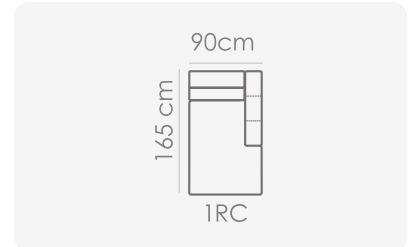

LOGIN AND CHECK THE CURRENT STOCK ON OUR E-COMMERCE PLATFORM - WWW.MEDALOUNGER.COM

OTHER COMPONENTS & OPTIONS