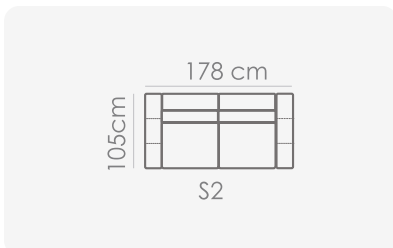

LOGIN AND CHECK THE CURRENT STOCK ON OUR E-COMMERCE PLATFORM - WWW.MEDALOUNGER.COM

OTHER COMPONENTS & OPTIONS