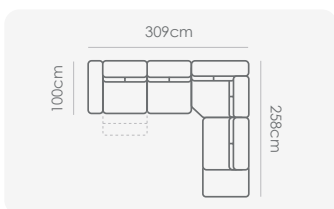

Quick delivery program

More options available on request.

See backside for more information ▶