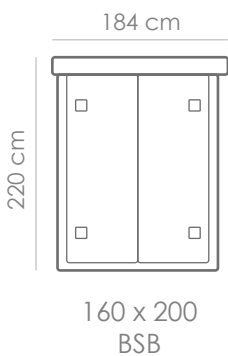

YUKON 8374

NOT AVAILABLE IN THE NETHERLANDS AND FRANCE

- YUKON 8374 - BSB 160 X 200 - OASIS 40 ASH GREY CAT.Z
- YUKON 8374 - BSB 180 X 200 - OASIS 40 ASH GREY CAT.Z