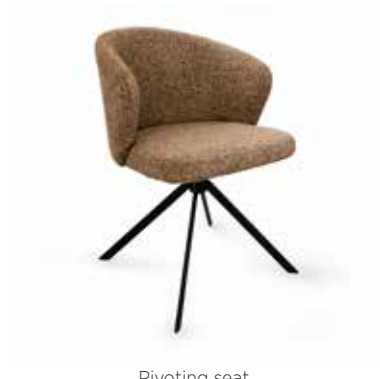

SNEAK 16  
CARAMEL

Pivoting seat