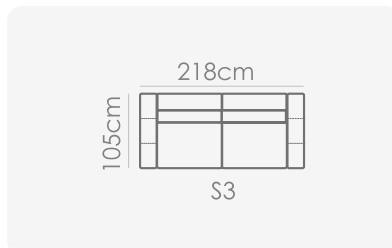

LOGIN AND CHECK THE CURRENT STOCK ON OUR E-COMMERCE PLATFORM - WWW.MEDALOUNGER.COM

OTHER COMPONENTS & OPTIONS