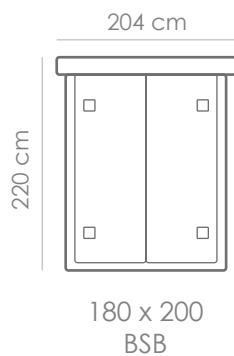

YUKON 8374

NOT AVAILABLE IN THE NETHERLANDS AND FRANCE

- YUKON 8374 - BSB 160 X 200 - OASIS 40 ASH GREY CAT.Z
- YUKON 8374 - BSB 180 X 200 - OASIS 40 ASH GREY CAT.Z