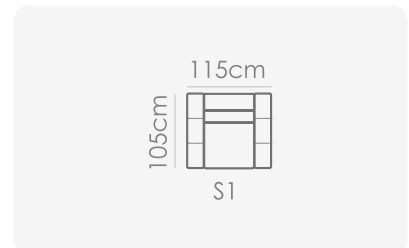

LOGIN AND CHECK THE CURRENT STOCK ON OUR E-COMMERCE PLATFORM - WWW.MEDALOUNGER.COM

OTHER COMPONENTS & OPTIONS