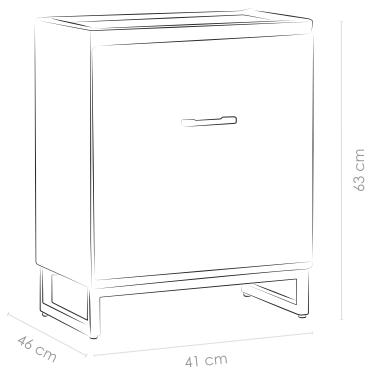

### NEW PORTO 7106

NOT AVAILABLE IN THE NETHERLANDS AND FRANCE

- NEW PORTO 7106 - BT - 41 x 63 x 46 - ASCOT PEARL CAT.Z
- NEW PORTO 7106 - BT - 41 x 63 x 46 - OASIS 40 ASH GREY CAT.Z

ASCOT PEARL

OASIS 40 ASH GREY