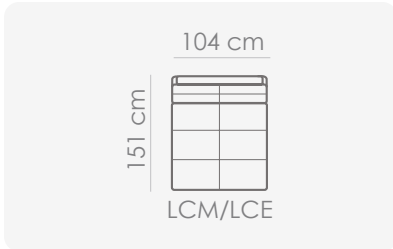

LOGIN AND CHECK THE CURRENT STOCK ON OUR E-COMMERCE PLATFORM - WWW.MEDALOUNGER.COM

OTHER COMPONENTS & OPTIONS