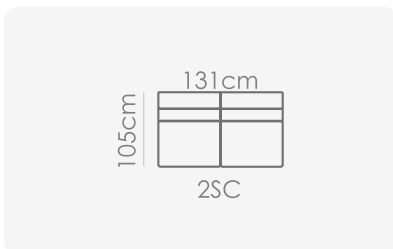

LOGIN AND CHECK THE CURRENT STOCK ON OUR E-COMMERCE PLATFORM - WWW.MEDALOUNGER.COM

OTHER COMPONENTS & OPTIONS