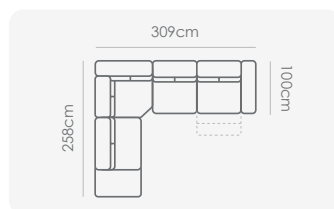

Quick delivery program

More options available on request.

See backside for more information ▶