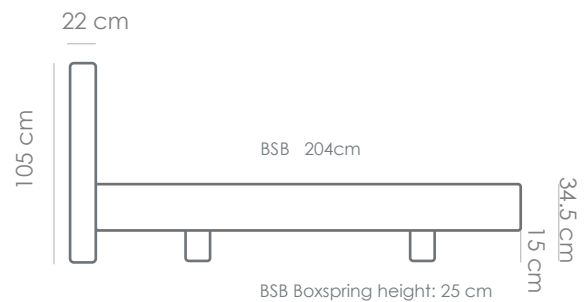

YUKON 8374

NOT AVAILABLE IN THE NETHERLANDS AND FRANCE

- YUKON 8374 - BSB 160 X 200 - OASIS 40 ASH GREY CAT.Z
- YUKON 8374 - BSB 180 X 200 - OASIS 40 ASH GREY CAT.Z