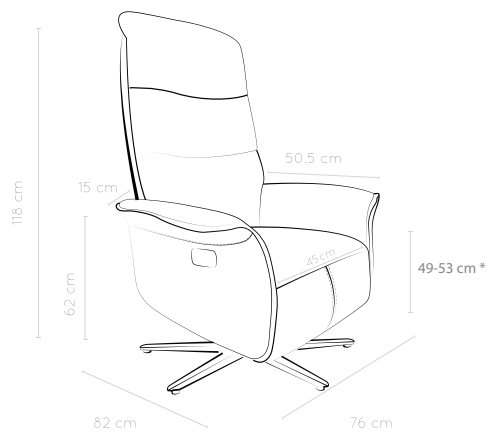

Saturn- 6275

* Seat height range with inclination.

All Modulax recliners also available with power lift mechanism.

Note: All measurements are approximate and subject to changes.